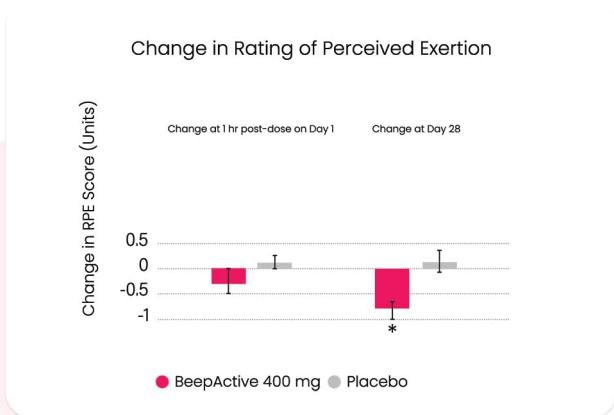

Backed by multiple gold-standard clinical studies

Muscle Strength

Demonstrated increased Upper Body, Lower Body and Hand Grip Strength, supporting enhanced athletic performance and resilience.

Endurance

Demonstrated significant increase in 6-Minute Treadmill Walk Test, with improvement observed as early as Day 1.

Dosage: 400-500mg

Body Composition

Demonstrated reduction in Fat Mass and Total Fat percentage, supporting metabolic health and overall performance in active individuals and athletes.

Reduced Fatigue & Perceived Exertion

Demonstrated significant reduction in Physical Fatigue and Perceived Exertion, helping sustain energy throughout the day.

Nitric oxide & Vasodilation

Boosts natural NO production, supporting improved blood flow and peak cardiovascular performance.