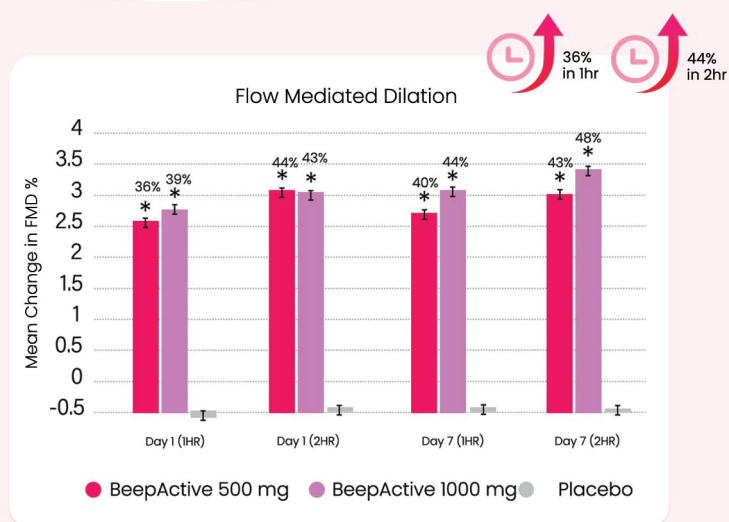

Backed by multiple gold-standard clinical studies

Muscle Strength

Demonstrated increased Upper Body, Lower Body and Hand Grip Strength, supporting enhanced athletic performance and resilience.

Endurance

Demonstrated significant increase in 6-Minute Treadmill Walk Test, with improvement observed as early as Day 1.

Dosage: 400-500mg

Body Composition

Demonstrated reduction in Fat Mass and Total Fat percentage, supporting metabolic health and overall performance in active individuals and athletes.

Reduced Fatigue & Perceived Exertion

Demonstrated significant reduction in Physical Fatigue and Perceived Exertion, helping sustain energy throughout the day.

Nitric oxide & Vasodilation

Boosts natural NO production, supporting improved blood flow and peak cardiovascular performance.