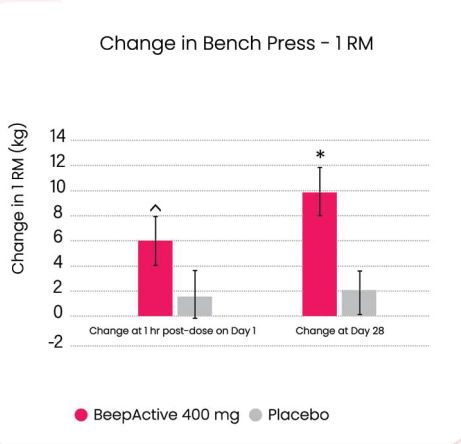

Sports & Active Nutrition – Endurance, Vitality and Everyday Energy Redefined!

An award winning, integrated and synergistic extract of Beetroot and Pomegranate, developed using Bio Active Fusion Technology to enhance nitric oxide production, circulation, and muscle performance with superior low-dose efficacy.

Fueling Peak performance

Performance whether in competitive sports or everyday activity depends on the body's ability to deliver nutrients efficiently to muscles. BeepActive supports endurance, enhances muscle strength, promotes nitric oxide driven blood flow, reduces fatigue, and supports healthy body composition empowering both athletes and active individuals to perform better, stay energized, and recover faster.

Backed by multiple gold-standard clinical studies

Muscle Strength

Demonstrated increased Upper Body, Lower Body and Hand Grip Strength, supporting enhanced athletic performance and resilience.

Endurance

Demonstrated significant increase in 6-Minute Treadmill Walk Test, with improvement observed as early as Day 1.

Dosage: 400-500mg

Body Composition

Demonstrated reduction in Fat Mass and Total Fat percentage, supporting metabolic health and overall performance in active individuals and athletes.

Reduced Fatigue & Perceived Exertion