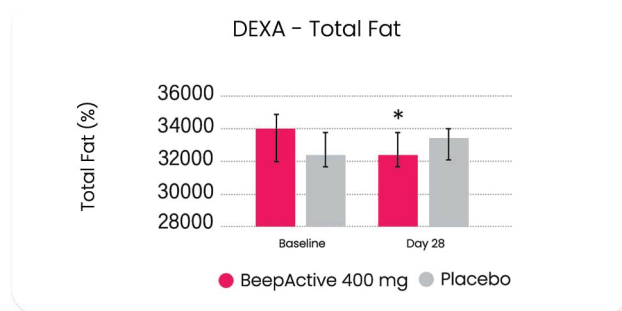

Backed by multiple gold-standard clinical studies

Muscle Strength

Demonstrated increased Upper Body, Lower Body and Hand Grip Strength, supporting enhanced athletic performance and resilience.

Endurance

Demonstrated significant increase in 6-Minute Treadmill Walk Test, with improvement observed as early as Day 1.

Dosage: 400-500mg

Body Composition

Demonstrated reduction in Fat Mass and Total Fat percentage, supporting metabolic health and overall performance in active individuals and athletes.

Reduced Fatigue & Perceived Exertion