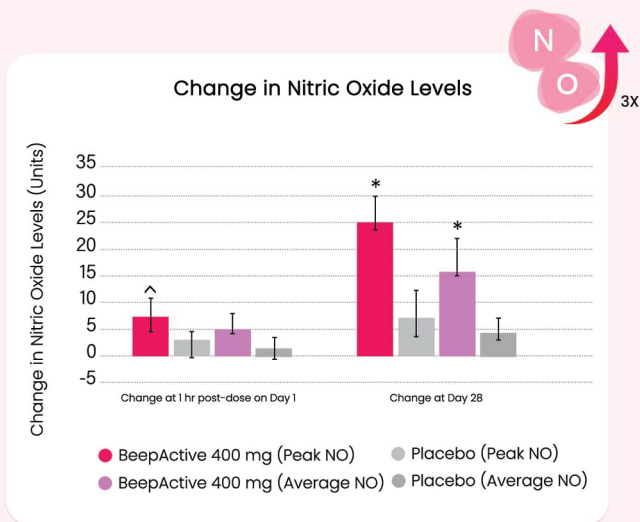

Backed by multiple gold-standard clinical studies

Muscle Strength

Demonstrated increased Upper Body, Lower Body and Hand Grip Strength, supporting enhanced athletic performance and resilience.

Endurance

Demonstrated significant increase in 6-Minute Treadmill Walk Test, with improvement observed as early as Day 1.

Dosage: 400-500mg

Body Composition

Demonstrated reduction in Fat Mass and Total Fat percentage, supporting metabolic health and overall performance in active individuals and athletes.

Reduced Fatigue & Perceived Exertion

Demonstrated significant reduction in Physical Fatigue and Perceived Exertion, helping sustain energy throughout the day.

Nitric oxide & Vasodilation

Boosts natural NO production, supporting improved blood flow and peak cardiovascular performance.