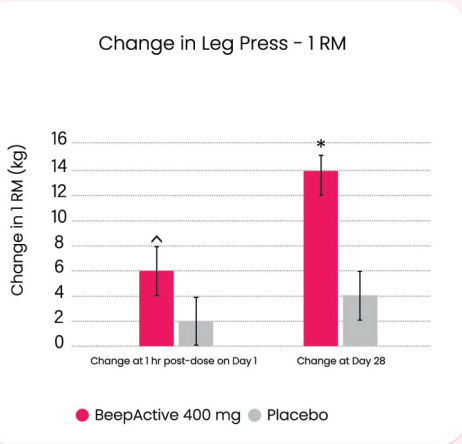

Sports & Active Nutrition – Endurance, Vitality and Everyday Energy Redefined!

An award winning, integrated and synergistic extract of Beetroot and Pomegranate, developed using Bio Active Fusion Technology to enhance nitric oxide production, circulation, and muscle performance with superior low-dose efficacy.

Fueling Peak performance

Performance whether in competitive sports or everyday activity depends on the body's ability to deliver nutrients efficiently to muscles. BeepActive supports endurance, enhances muscle strength, promotes nitric oxide driven blood flow, reduces fatigue, and supports healthy body composition empowering both athletes and active individuals to perform better, stay energized, and recover faster.

Backed by multiple gold-standard clinical studies

Muscle Strength

Demonstrated increased Upper Body, Lower Body and Hand Grip Strength, supporting enhanced athletic performance and resilience.

Endurance

Demonstrated significant increase in 6-Minute Treadmill Walk Test, with improvement observed as early as Day 1.

Dosage: 400-500mg

Body Composition

Demonstrated reduction in Fat Mass and Total Fat percentage, supporting metabolic health and overall performance in active individuals and athletes.

Reduced Fatigue & Perceived Exertion