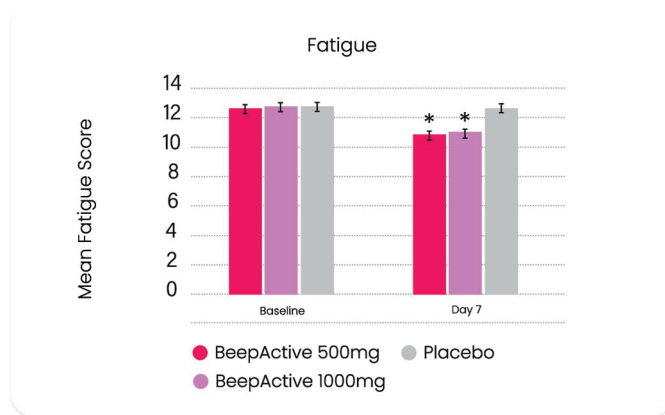

Backed by multiple gold-standard clinical studies

Muscle Strength

Demonstrated increased Upper Body, Lower Body and Hand Grip Strength, supporting enhanced athletic performance and resilience.

Endurance

Demonstrated significant increase in 6-Minute Treadmill Walk Test, with improvement observed as early as Day 1.

Dosage: 400-500mg

Body Composition

Demonstrated reduction in Fat Mass and Total Fat percentage, supporting metabolic health and overall performance in active individuals and athletes.

Reduced Fatigue & Perceived Exertion

Demonstrated significant reduction in Physical Fatigue and Perceived Exertion, helping sustain energy throughout the day.

Nitric oxide & Vasodilation

Boosts natural NO production, supporting improved blood flow and peak cardiovascular performance.