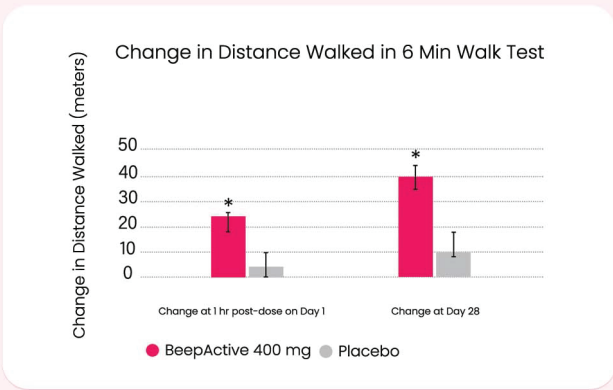

Backed by multiple gold-standard clinical studies

Muscle Strength

Demonstrated increased Upper Body, Lower Body and Hand Grip Strength, supporting enhanced athletic performance and resilience.

Endurance

Demonstrated significant increase in 6-Minute Treadmill Walk Test, with improvement observed as early as Day 1.