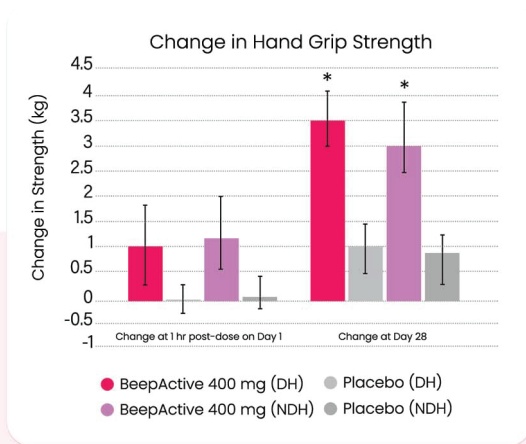

Sports & Active Nutrition – Endurance, Vitality and Everyday Energy Redefined!

An award winning, integrated and synergistic extract of Beetroot and Pomegranate, developed using Bio Active Fusion Technology to enhance nitric oxide production, circulation, and muscle performance with superior low-dose efficacy.

Fueling Peak performance

Performance whether in competitive sports or everyday activity depends on the body's ability to deliver nutrients efficiently to muscles. BeepActive supports endurance, enhances muscle strength, promotes nitric oxide driven blood flow, reduces fatigue, and supports healthy body composition empowering both athletes and active individuals to perform better, stay energized, and recover faster.

Backed by multiple gold-standard clinical studies

Muscle Strength

Demonstrated increased Upper Body, Lower Body and Hand Grip Strength, supporting enhanced athletic performance and resilience.

Endurance

Demonstrated significant increase in 6-Minute Treadmill Walk Test, with improvement observed as early as Day 1.