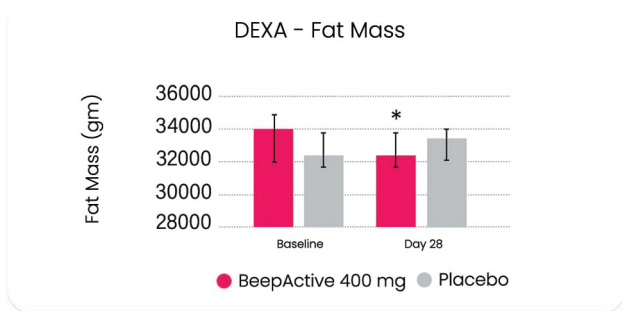

Backed by multiple gold-standard clinical studies

Muscle Strength

Demonstrated increased Upper Body, Lower Body and Hand Grip Strength, supporting enhanced athletic performance and resilience.

Endurance

Demonstrated significant increase in 6-Minute Treadmill Walk Test, with improvement observed as early as Day 1.

Dosage: 400-500mg

Body Composition

Demonstrated reduction in Fat Mass and Total Fat percentage, supporting metabolic health and overall performance in active individuals and athletes.

Reduced Fatigue & Perceived Exertion